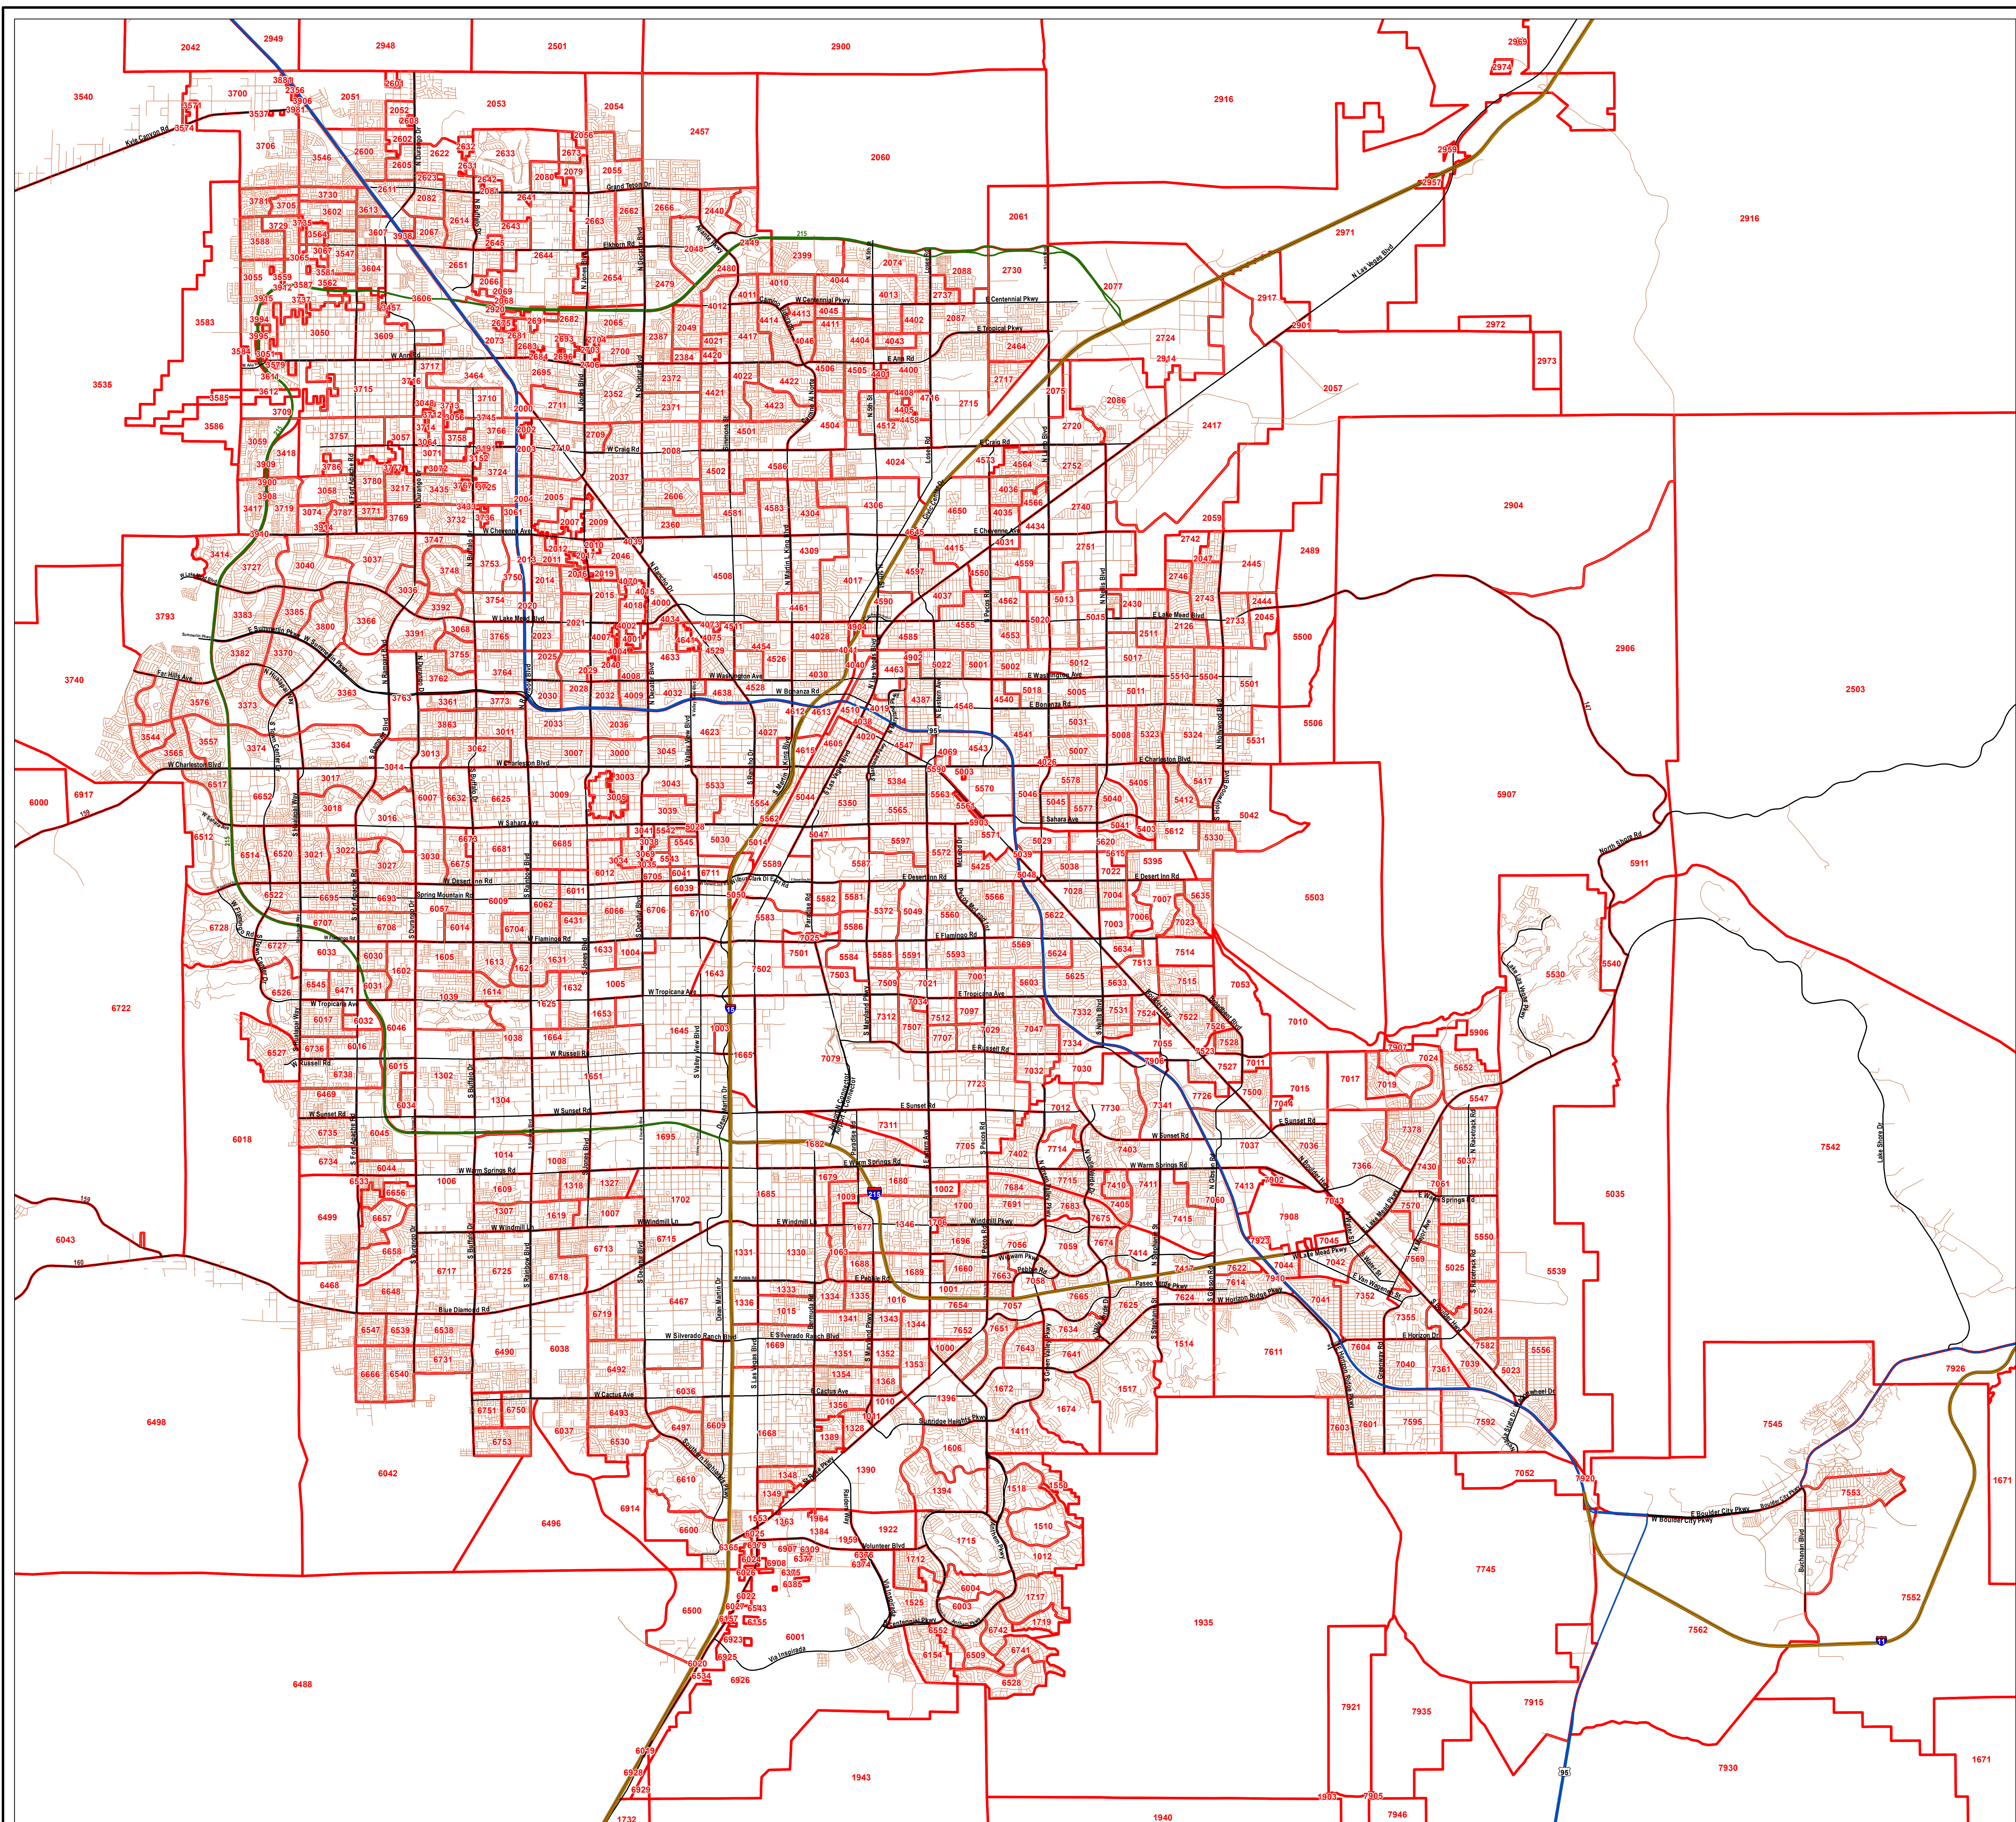

CLARK COUNTY CURRENT PRECINCTS METRO AREA

Clark County, Nevada

ELECTION DEPARTMENT

Legend

PRECINCT

1 inch = 5,320 feet
Date: 2/17/2022

Clark County
Vicinity Map - No Scale

This information is for display purposes only. No liability is assumed as to the accuracy of the data delineated herein.